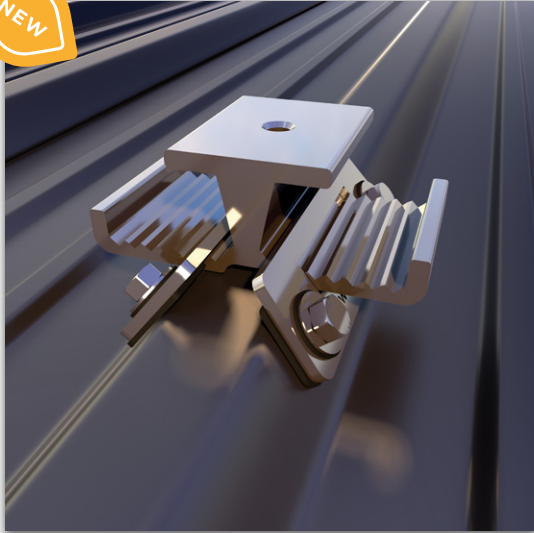

R-PANEL

POWERMOUNT ADJUST FOR R-PANEL ROOFS

FULLY ADJUSTABLE R-PANEL / TRAPEZOIDAL SOLUTION

- Priced more aggressive than S-5! ProteaBracket and a EcoFasten Corruslide
- Overall better design and aesthetics
- Pre-applied EPDM gaskets for water tight seal
- 1 SKU (easy to stock)
- Packaged in quantities of 50
- Fits on ribbed panels ranging from .75" - 3.00"

POWERMOUNT ADJUST

- Single Piece Design Simplifies Installation and Reduces Cost
- Fits Majority of Ribbed Panels 1 SKU
- 6061-T6 Aluminum
- 1 SKU, easy to stock

ATTACHMENT

- 4 Points of Attachment
- #14 x 7/8" SS Single Piece Cap with EPDM Washer
- Angled Attachment for Maximum Uplift Strength
 - 1 SKU - Fits majority of ribbed panels

What's Included:

- PowerMount Adjust Bracket
- 2 PowerWings with pre-applied EPDM Gaskets
- 4 Fully Gasketed S.S. Fasteners
- M8 Serrated Bolt

POWERWINGS

- Pre-Applied EPDM Gaskets
- Premium Water Tight Seal
 - Double Sided
- EPDM with extended Release Liner