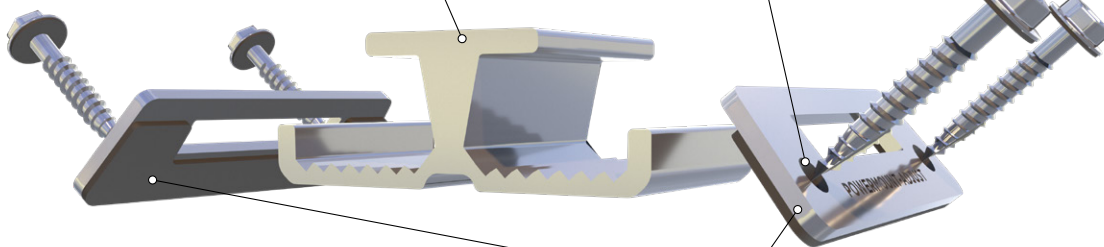

R-PANEL

POWERMOUNT ADJUST FOR R-PANEL ROOFS

FULLY ADJUSTABLE R-PANEL / TRAPEZOIDAL SOLUTION

- Priced more aggressive than S-5! ProteaBracket and a EcoFasten Corruslide
- Overall better design and aesthetics
- Pre-applied EPDM gaskets for water tight seal
- 1 SKU (easy to stock)
- Packaged in quantities of 50
- Fits on ribbed panels ranging from .75" - 3.00"

POWERMOUNT ADJUST

- Single Piece Design Simplifies Installation and Reduces Cost
- Fits Majority of Ribbed Panels 1 SKU
- 6061-T6 Aluminum
- 1 SKU, easy to stock

ATTACHMENT

- 4 Points of Attachment
- #14 x 7/8" SS Single Piece Cap with EPDM Washer
- Angled Attachment for Maximum Uplift Strength
 - 1 SKU - Fits majority of ribbed panels

What's Included:

- PowerMount Adjust Bracket
- 2 PowerWings with pre-applied EPDM Gaskets
- 4 Fully Gasketed S.S. Fasteners
- M8 Serrated Bolt

POWERWINGS

- Pre-Applied EPDM Gaskets
- Premium Water Tight Seal
 - Double Sided
- EPDM with extended Release Liner